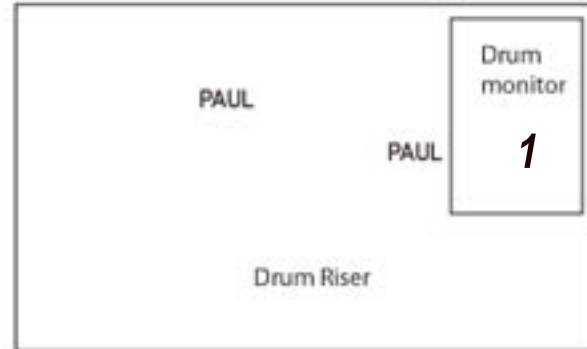

# STAGE PLAN MAMILLA

DENNIS

RICK *lead guitars*

RUUD

BAS

Guitar Monitors  
Guitar Amp 1

DENNIS

RICK

Guitar Monitors  
Guitar Amp 2

Central Monitors  
Lead Vocal  
Guitar Amp 3

RUUD

aux-lijntje (XLR): inears

BAS

Bass Monitors  
Backing Vocal  
Bass Amp